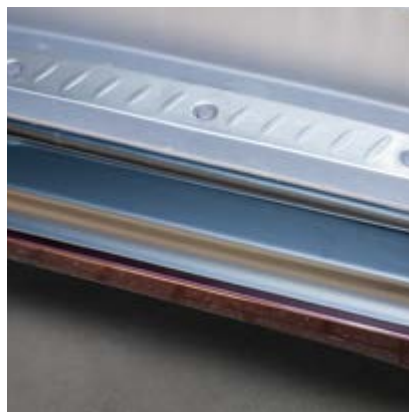

Door sill protection mouldings
£68.00